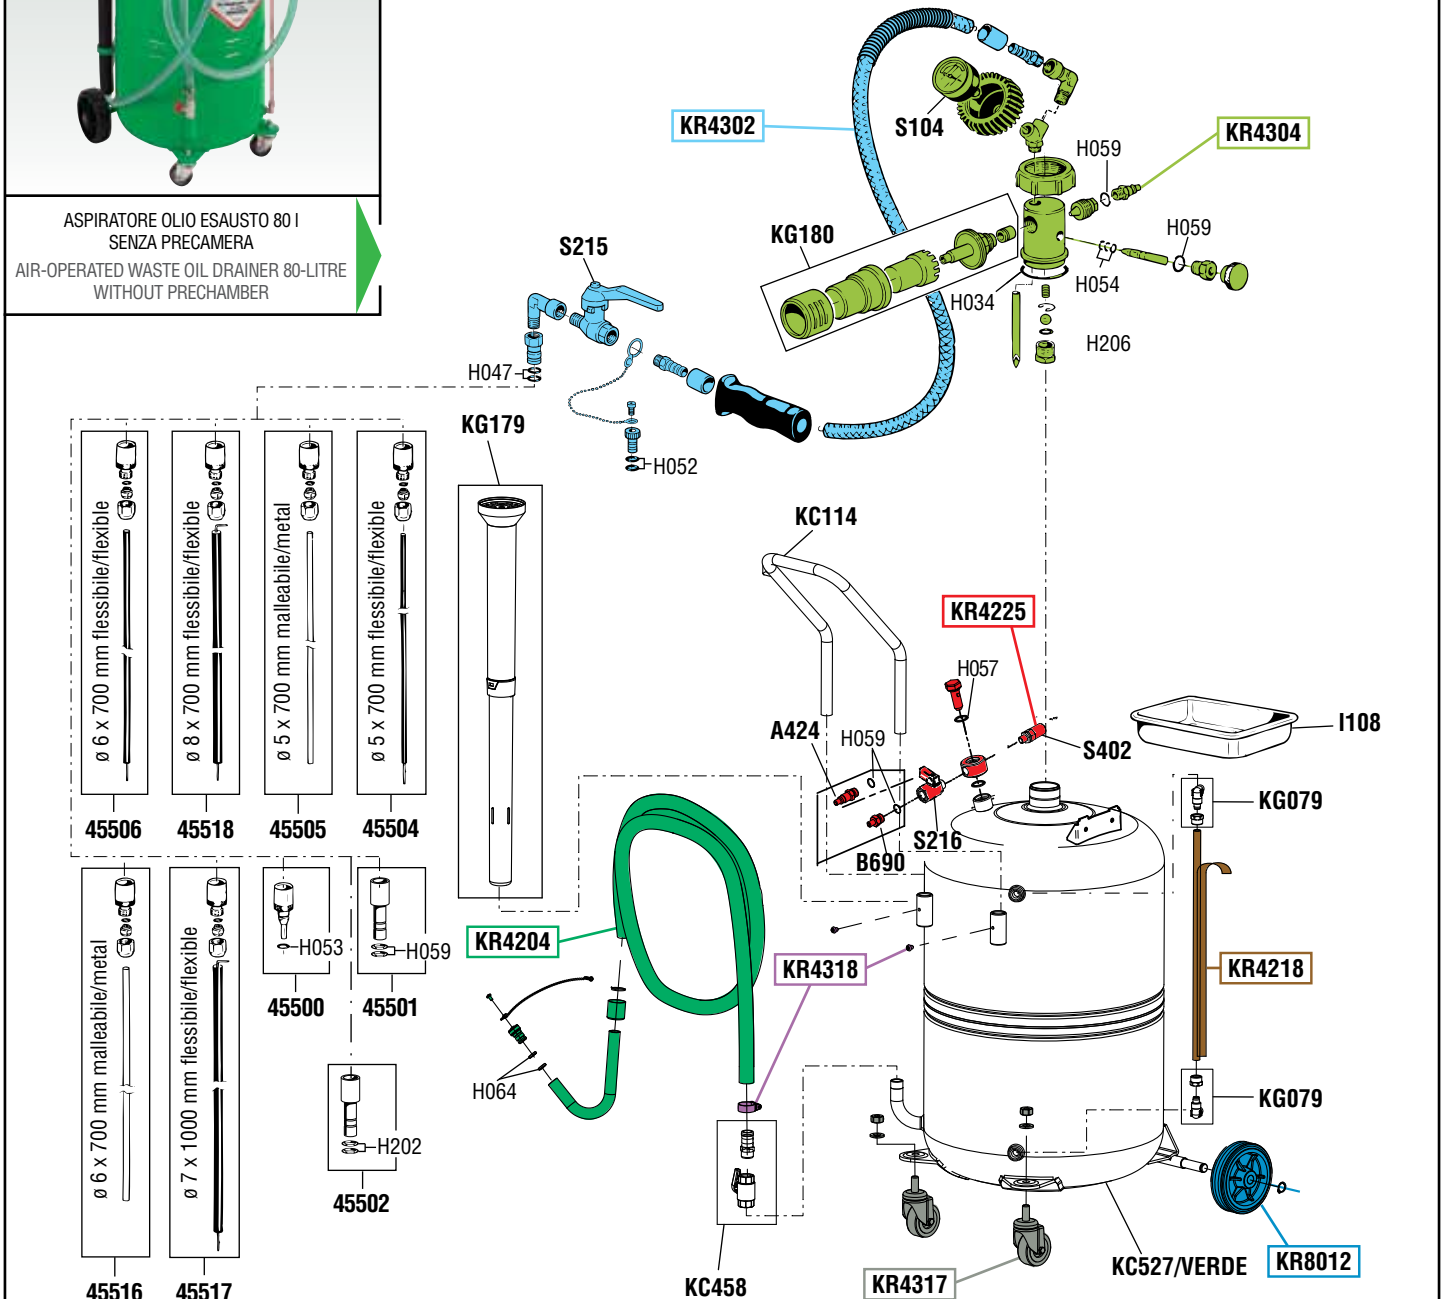

VISTA ESPLOSA - EXPLODED VIEW