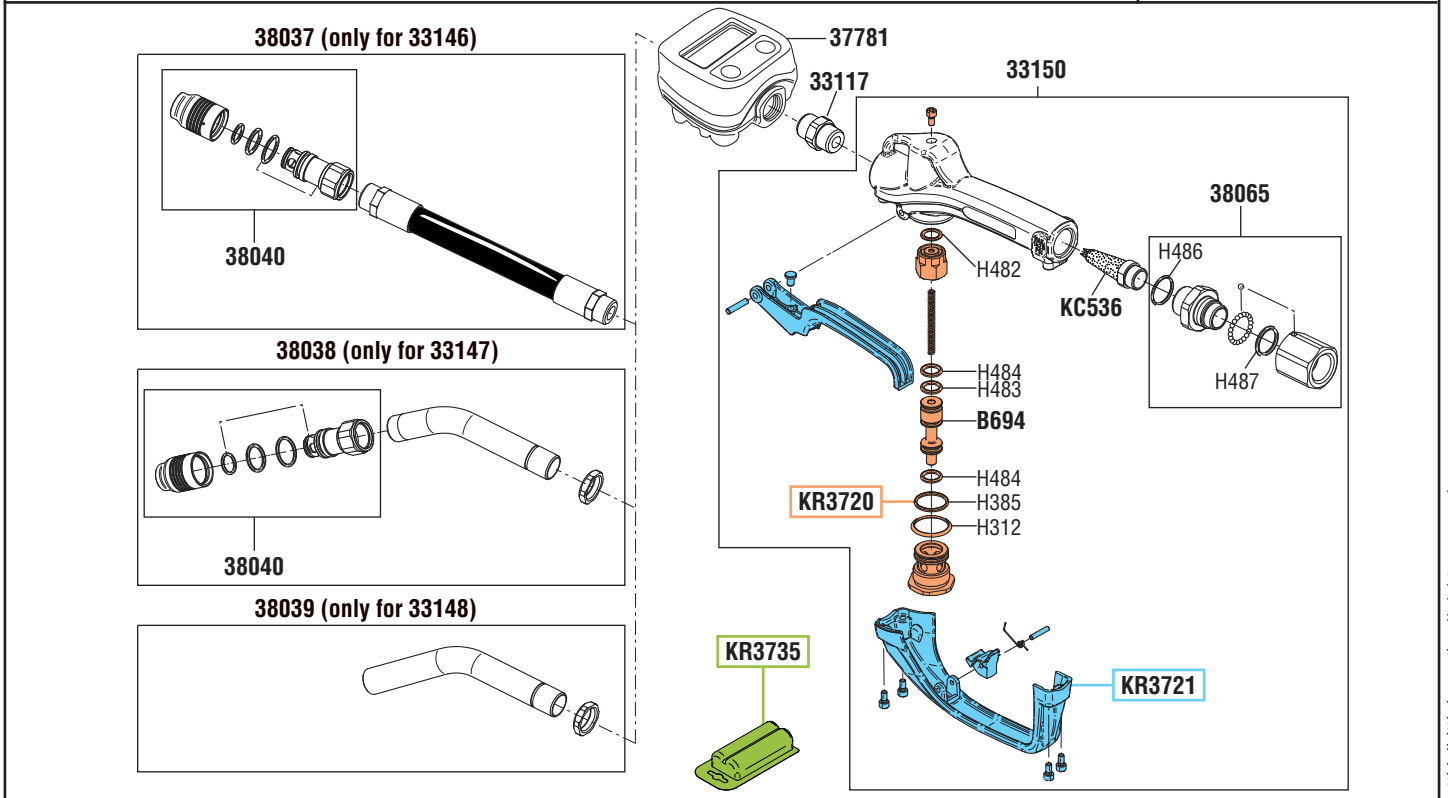

VISTA ESPLOSA - EXPLODED VIEW

PISTOLA OLIO S. 3/4" - 85AP  
CON CONTALITRI DIGITALE

OIL GUN S. 3/4" - 85AP  
WITH DIGITAL OIL METER

tutti i diritti riservati - all rights reserved

GUIDA RICAMBI - SPARE PARTS GUIDE

EACH KIT SHOWN WITH THE SAME COLOR INCLUDES ALSO THE GASKETS. THE SPARE PARTS INCLUDED IN THE KIT CAN'T BE SUPPLIED SEPARATELY EXCEPT THOSE SHOWN WITH A PROPER CODE.

CODICE CODE	DESCRIZIONE DESCRIPTION	Q.TÀ QTY
KR3720	VALVOLA PISTOLA OLIO OIL GUN VALVE	1
KR3721	LEVA E PULSANTE PISTOLA OLIO OIL GUN LEVER AND LOCKING BUTTON	1
KR3735	KIT 2 BATTERIE MINISTILO "AAA" 1.5V "AAA" 1.5V PENLIGHT BATTERY KITS	1

**ELENCO RICAMBI FORNIBILI SINGOLARMENTE**

LIST OF SPARE PARTS WHICH CAN BE SUPPLIED SEPARATELY

CODICE CODE	DESCRIZIONE DESCRIPTION	Q.TÀ QTY
33117	NIPPLE M 3/4"G - M 3/4"G NIPPLE M 3/4"G - M 3/4"G	1
33150	IMPUGNATURA IN LEGA DI ALLUMINIO GRIP IN ALUMINIUM ALLOY	1
37781	CONTALITRI DIGITALE "RAASM" DIGITAL OIL METER "RAASM"	1
38037	TERMINALE FLESSIBILE (Art. 33146) FLEXIBLE TERMINAL (Art. 33146)	1
38038	TERMINALE RIGIDO (Art. 33147) RIGID TERMINAL (Art. 33147)	1
38039	TERMINALE ALTA PORTATA (Art. 33148) HIGH DELIVERY RIGID TERMINAL (Art. 33148)	1
38040	UGELLO SALVAGOCCE SEMIAUTOMATICO SEMI-AUTOMATIC DRIP-CATCHER NOZZLE	1
38065	SNODO GIREVOLE SWIVEL JOINT	1
B814	DADO NUT	1
KC536	FILTRO PISTOLA 3/4" GUN FILTER 3/4"	1

Art. KR3755	KIT GUARNIZIONI COMPLETO COMPOSTO DALLE GUARNIZIONI SOTTO ELENCAE JOINTS GASKETS LIST INCLUDING ALL THE GASKETS SHOWN HERE UNDER	Q.TÀ QTY
B694	SPILLO VALVOLA PISTOLA S. 3/4" VALVE GUN PIN S. 3/4"	1
H312	O-RING 3118 "VITON"	1
H385	O-RING 3100 "VITON"	1
H482	O-RING 3050 "VITON"	1
H483	O-RING "VITON"	1
H484	O-RING "VITON"	2
H486	O-RING 3093 "VITON"	1
H487	O-RING "VITON"	1
KC536	FILTRO PISTOLA 3/4" GUN FILTER 3/4"	1