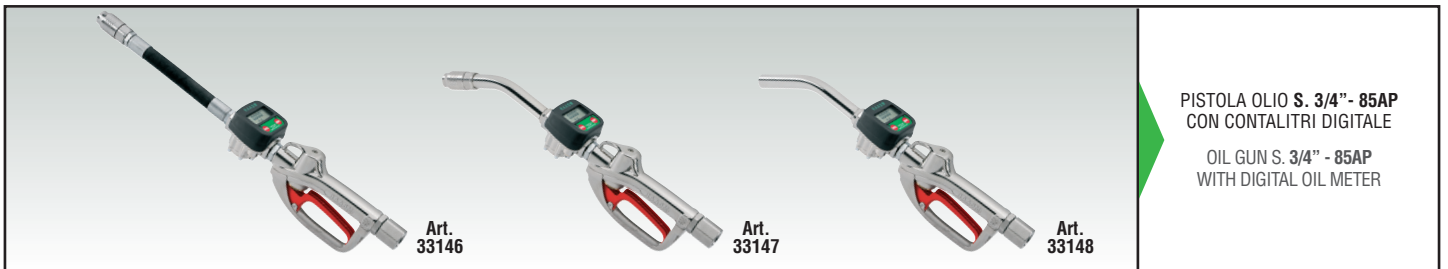

VISTA ESPLOSA - EXPLODED VIEW

PISTOLA OLIO S. 3/4" - 85AP  
CON CONTALITRI DIGITALE

OIL GUN S. 3/4" - 85AP  
WITH DIGITAL OIL METER

tutti i diritti riservati - all rights reserved

GUIDA RICAMBI - SPARE PARTS GUIDE

EACH KIT SHOWN WITH THE SAME COLOR INCLUDES ALSO THE GASKETS. THE SPARE PARTS INCLUDED IN THE KIT CAN'T BE SUPPLIED SEPARATELY EXCEPT THOSE SHOWN WITH A PROPER CODE.

CODICE CODE	DESCRIZIONE DESCRIPTION	Q.TÀ QTY
KR3720	VALVOLA PISTOLA OLIO OIL GUN VALVE	1
KR3721	LEVA E PULSANTE PISTOLA OLIO OIL GUN LEVER AND LOCKING BUTTON	1
KR3735	KIT 2 BATTERIE MINISTILO "AAA" 1.5V "AAA" 1.5V PENLIGHT BATTERY KITS	1