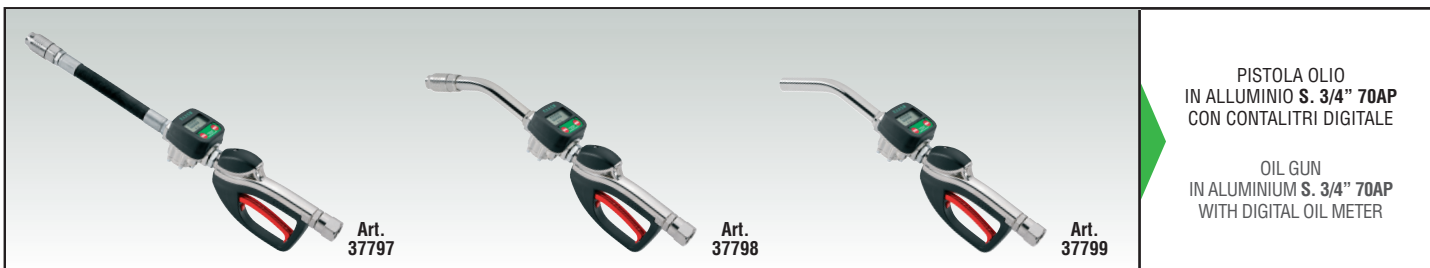

VISTA ESPLOSA - EXPLODED VIEW

PISTOLA OLIO  
IN ALLUMINIO S. 3/4" 70AP  
CON CONTALITRI DIGITALE

OIL GUN  
IN ALUMINIUM S. 3/4" 70AP  
WITH DIGITAL OIL METER

tutti i diritti riservati - all rights reserved